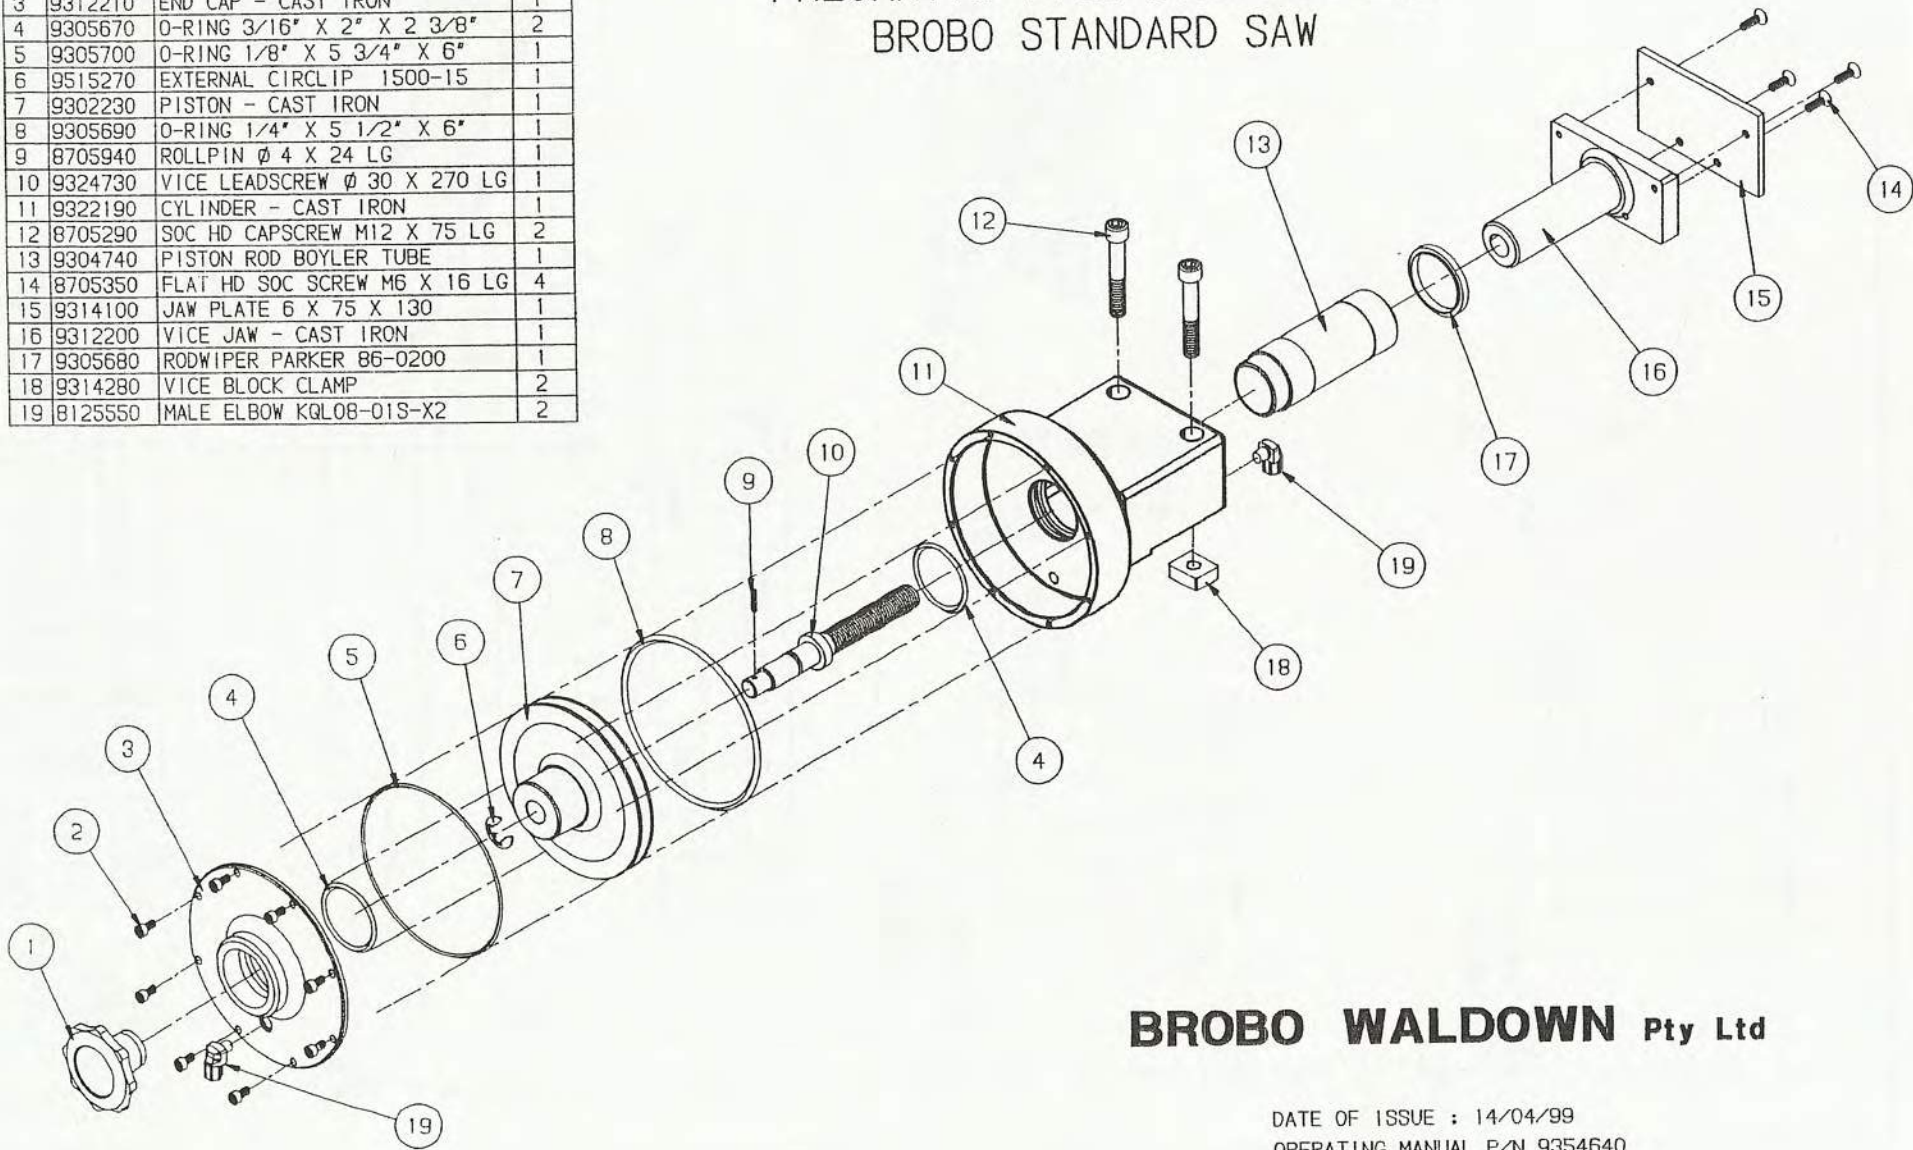

NO	P/N	DESCRIPTION	QTY
1	1031360	BAKELITE HANDNUT 5/8" UNF	1
2	8705050	SOC HD CAPSCREW M6 X 12 LG	8
3	9312210	END CAP - CAST IRON	1
4	9305670	O-RING 3/16" X 2" X 2 3/8"	2
5	9305700	O-RING 1/8" X 5 3/4" X 6"	1
6	9515270	EXTERNAL CIRCLIP 1500-15	1
7	9302230	PISTON - CAST IRON	1
8	9305690	O-RING 1/4" X 5 1/2" X 6"	1
9	8705940	ROLLPIN ϕ 4 X 24 LG	1
10	9324730	VICE LEADSCREW ϕ 30 X 270 LG	1
11	9322190	CYLINDER - CAST IRON	1
12	8705290	SOC HD CAPSCREW M12 X 75 LG	2
13	9304740	PISTON ROD BOYLER TUBE	1
14	8705350	FLAT HD SOC SCREW M6 X 16 LG	4
15	9314100	JAW PLATE 6 X 75 X 130	1
16	9312200	VICE JAW - CAST IRON	1
17	9305680	RODWIPER PARKER B6-0200	1
18	9314280	VICE BLOCK CLAMP	2
19	8125550	MALE ELBOW KQL08-01S-X2	2

PNEUMATIC VICE ASSEMBLY FOR BROBO STANDARD SAW

BROBO WALDOWN Pty Ltd

DATE OF ISSUE : 14/04/99
 OPERATING MANUAL P/N 9354640
 AIR VICE ASSEMBLY P/N 9311200